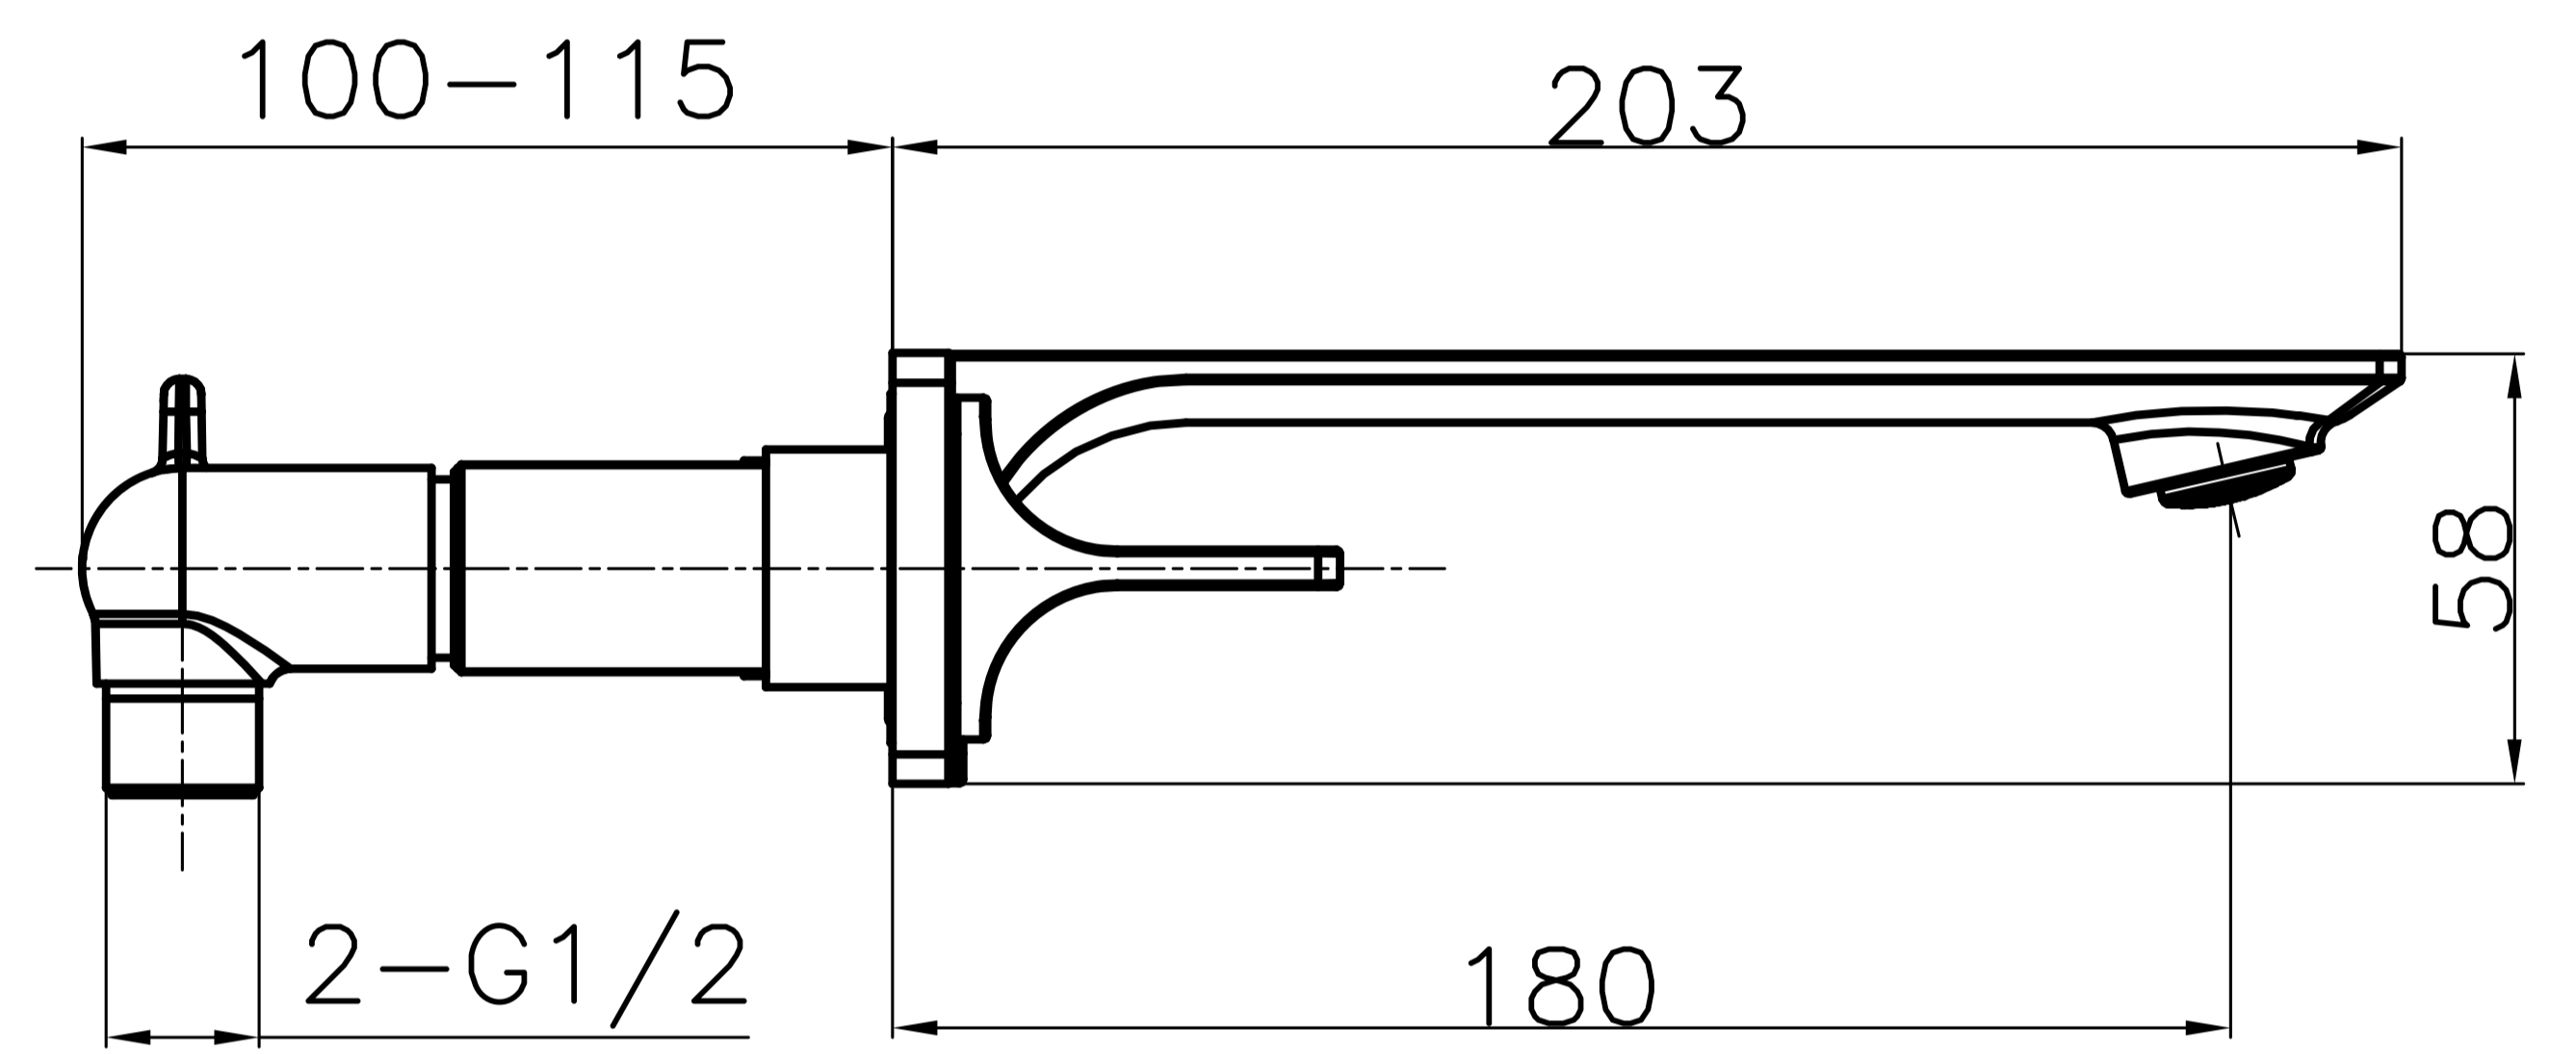

# Wall Mounted Wash Basin Mixer

Product Code : 1324

## Technical Drawing

All dimension are in **mm**