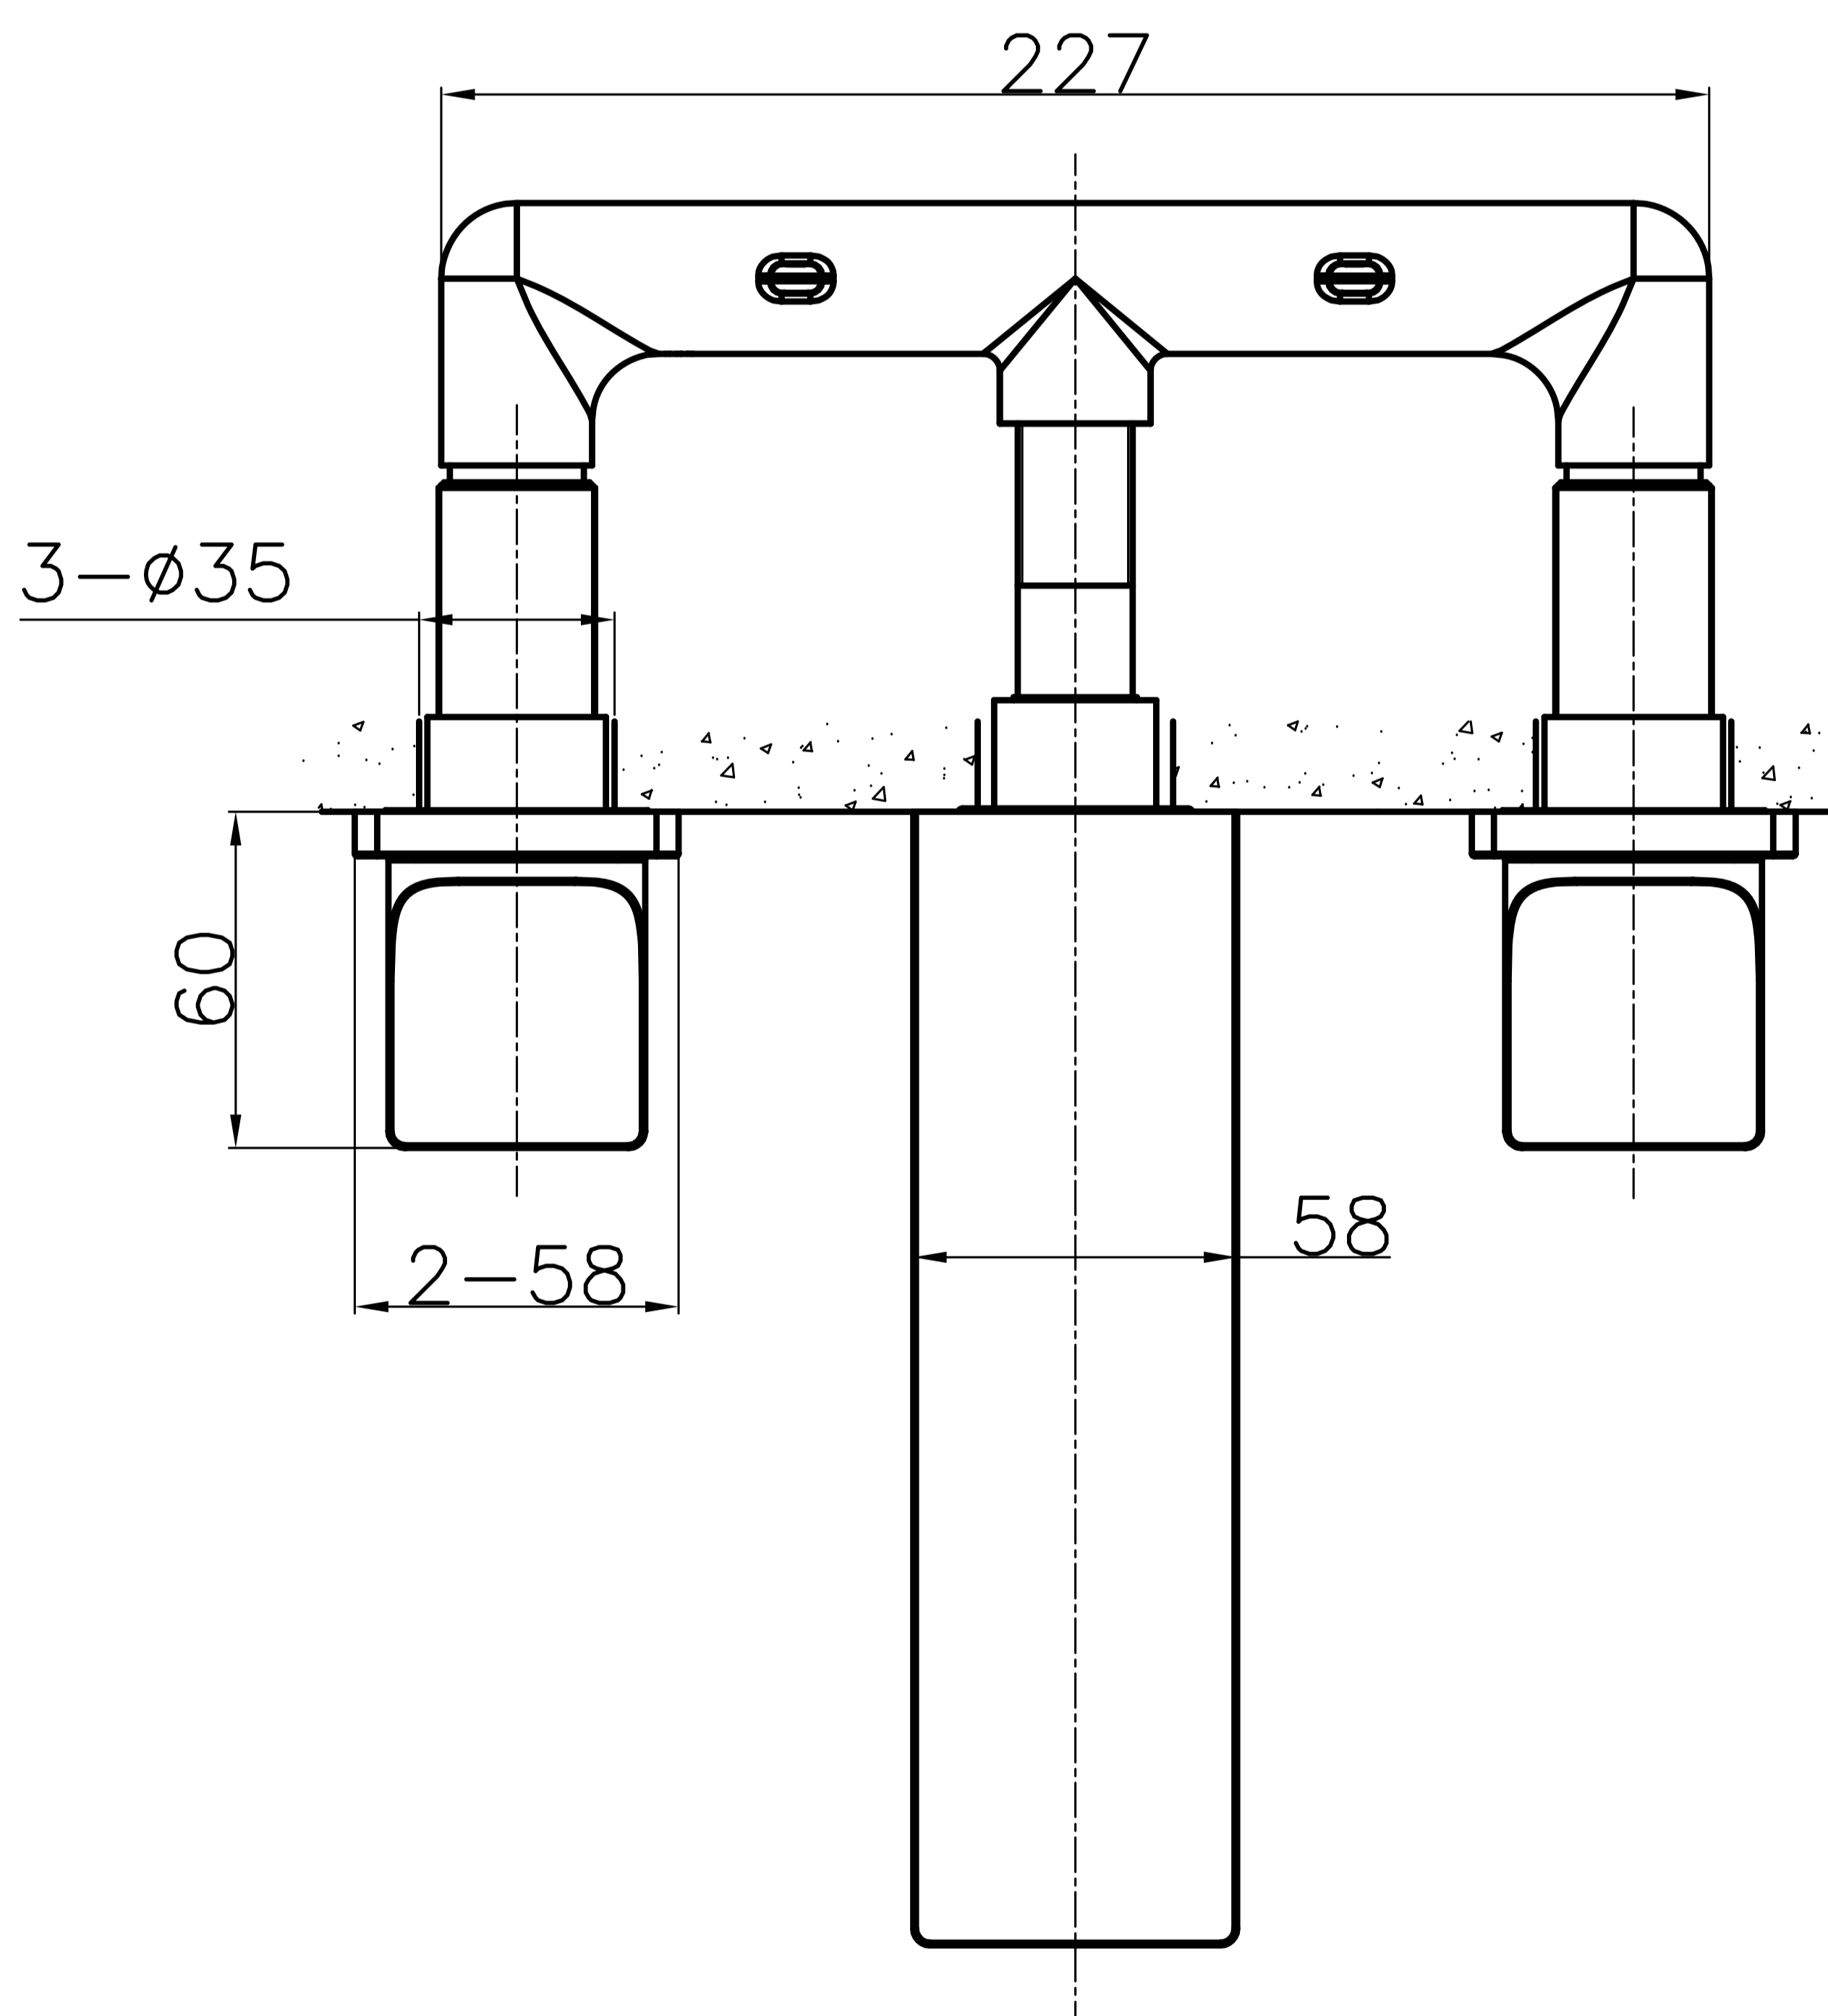

# Wall Mounted Wash Basin Mixer

Product Code : 1324

## Technical Drawing

All dimension are in **mm**