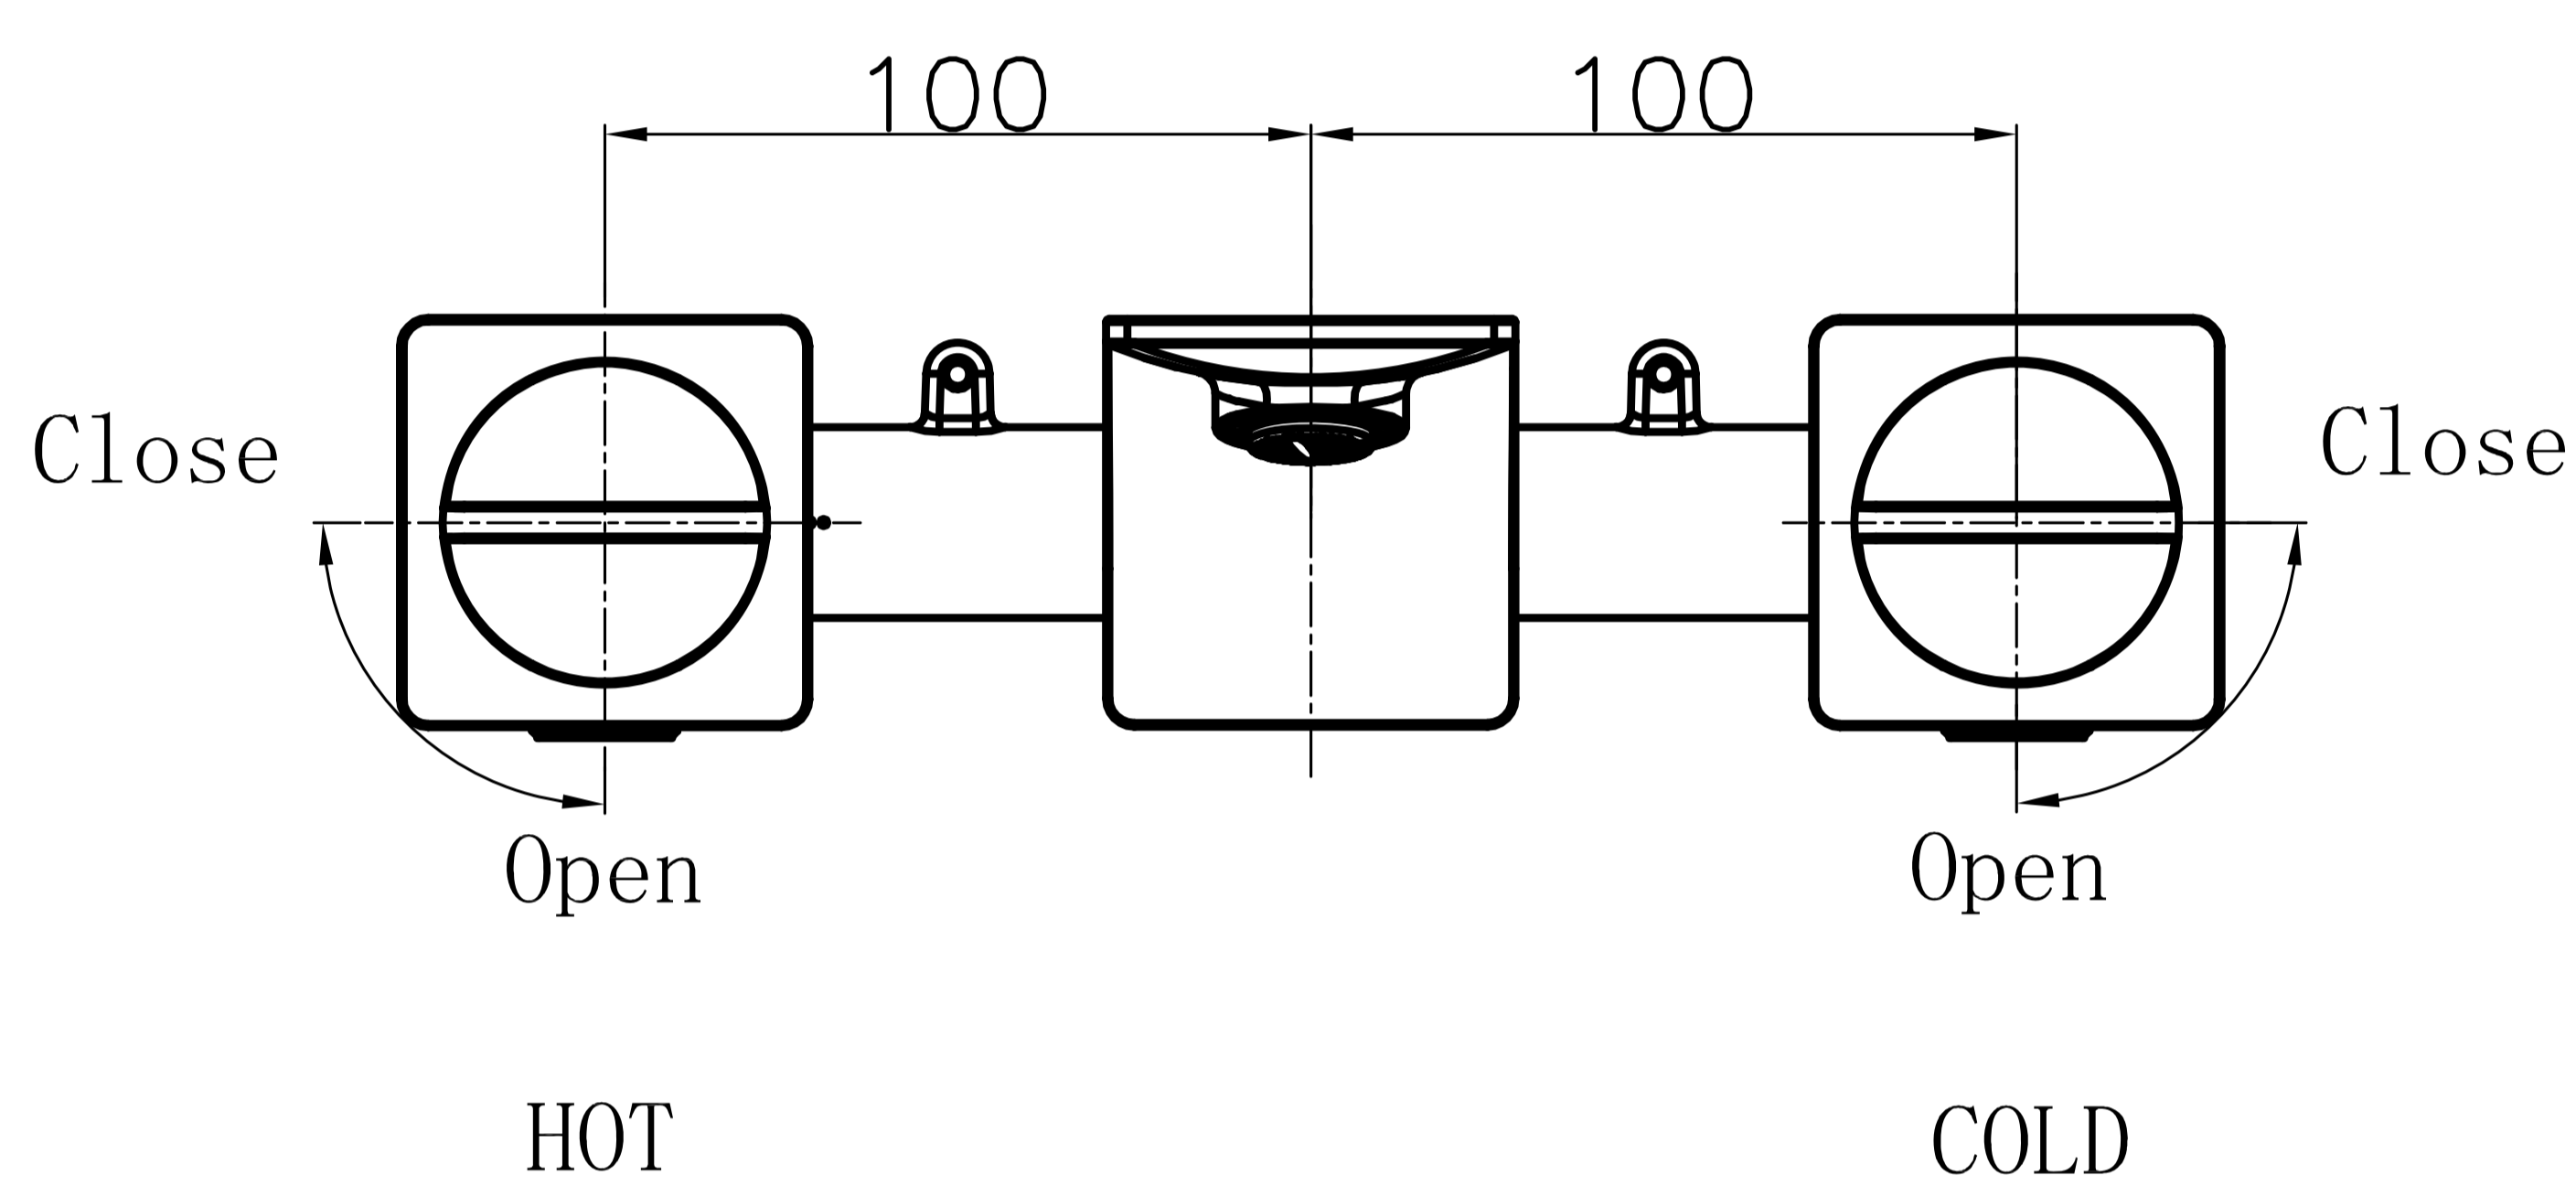

# Wall Mounted Wash Basin Mixer

Product Code : 1324

## Technical Drawing

All dimension are in **mm**